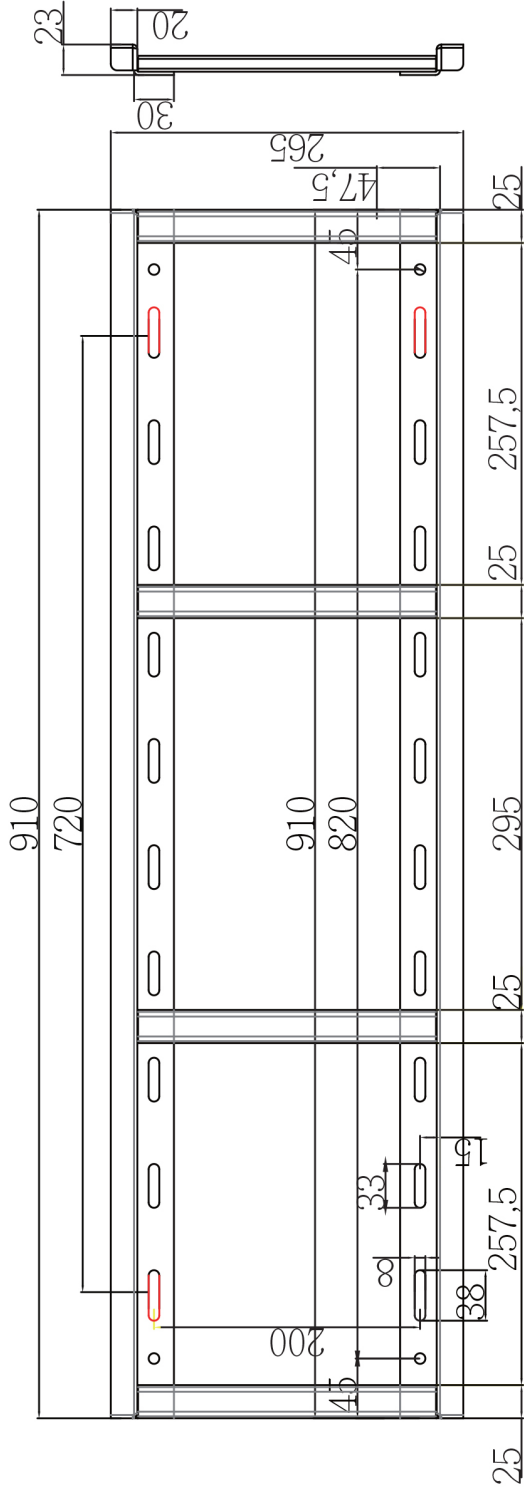

1 2 3 4 5 6

A A

B B

C C

D D

MODELING		DRAWING NAME	
RAPIDE		Wall Mount Drawing	
DRAWN	2019.11.25	SCALE	DO NOT SCALE DRAWING
APPROVED	2019.11.25	UNIT	mm
		SHEET	1 OF 1

1 2 3 4 5 6