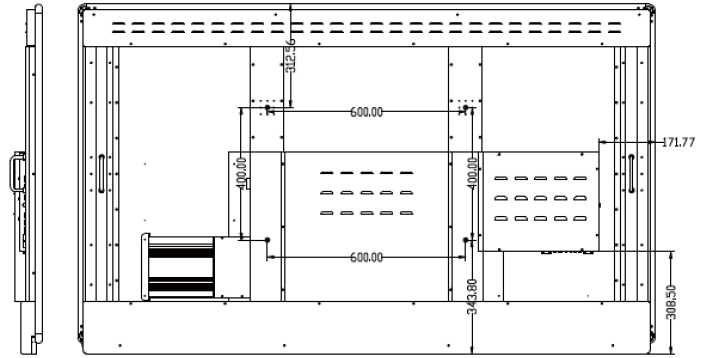

TouchIT Y Series 75"