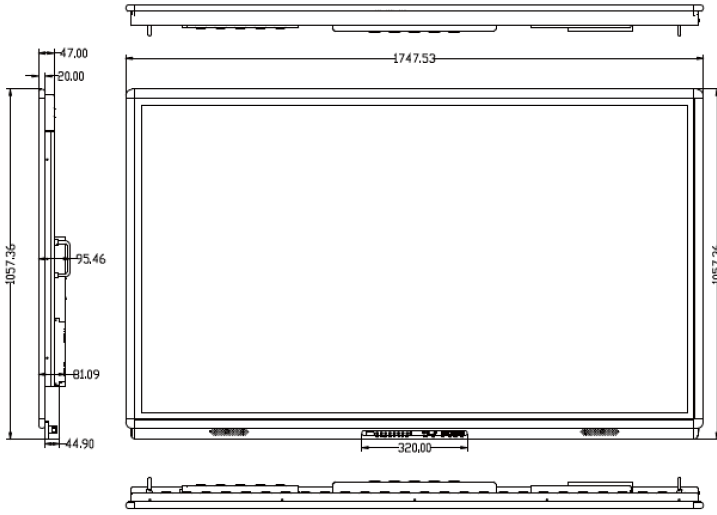

TouchIT Y Series 75"