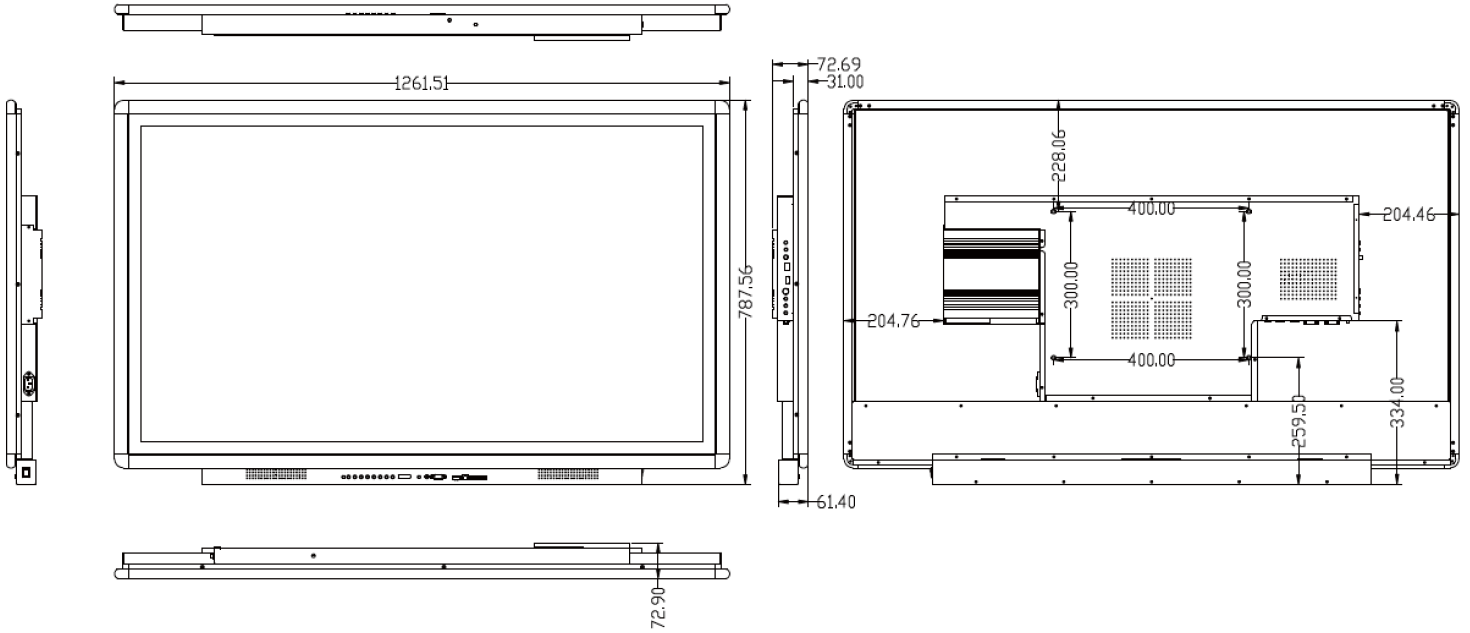

TouchIT Y Series 55"