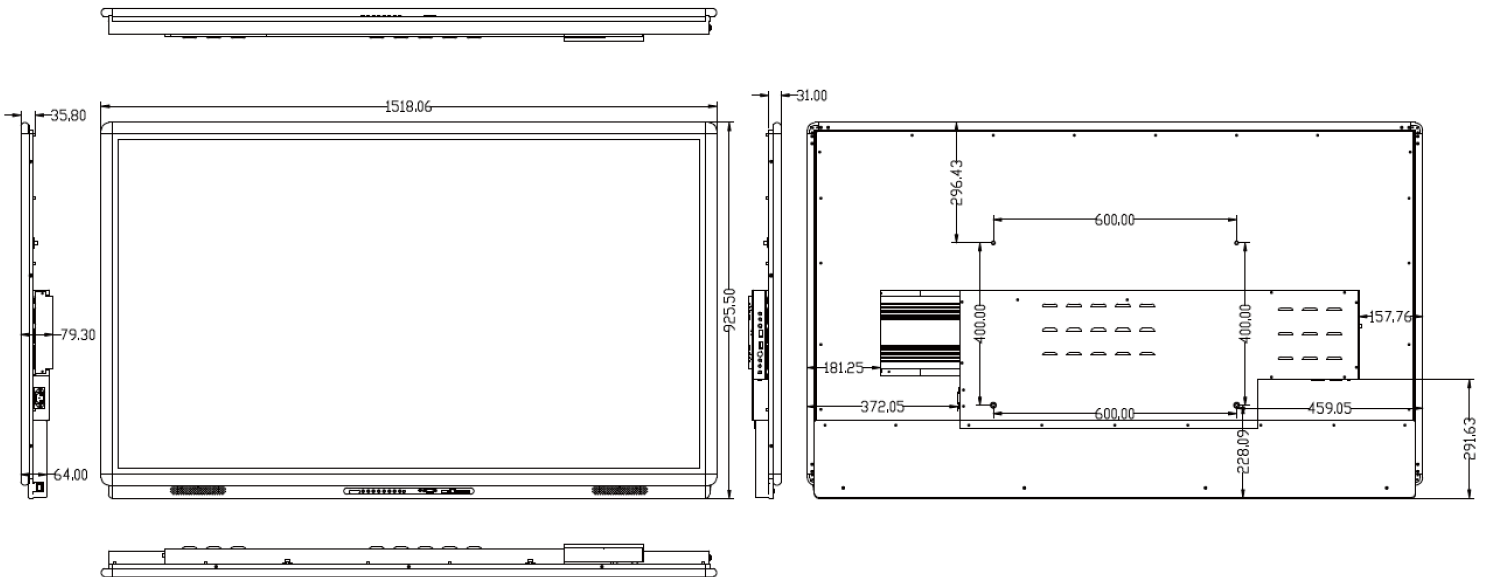

TouchIT Y Series 65"