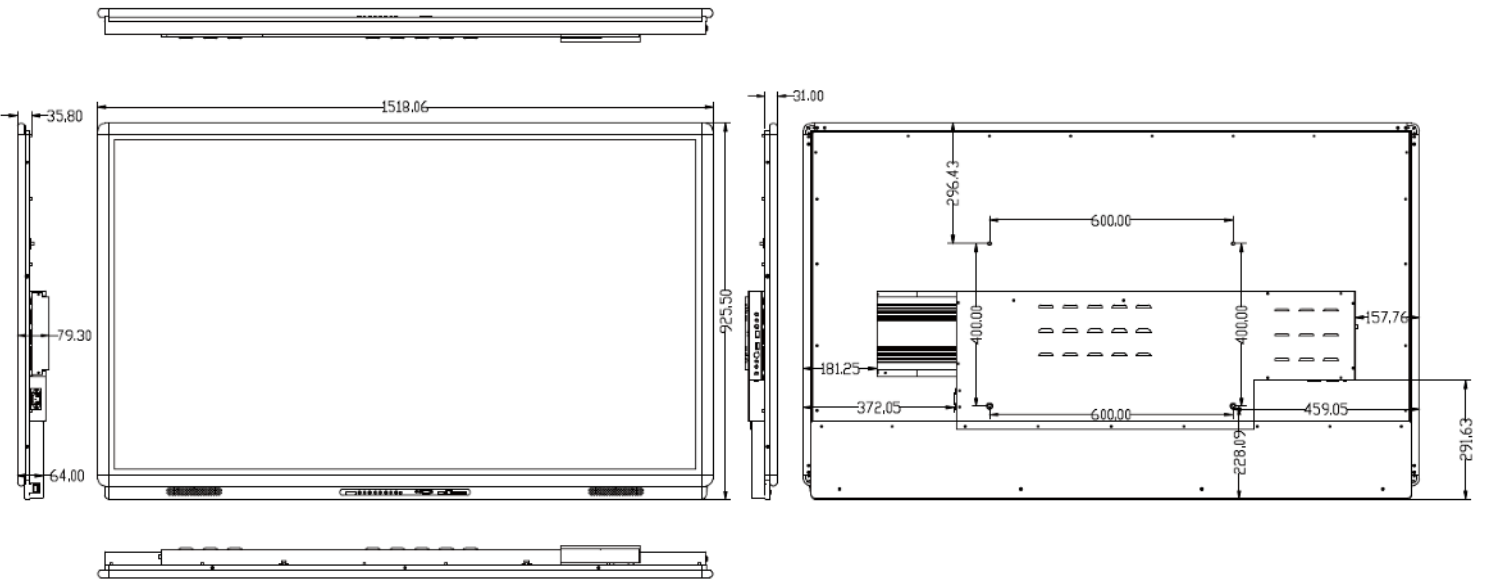

TouchIT Y Series 65"