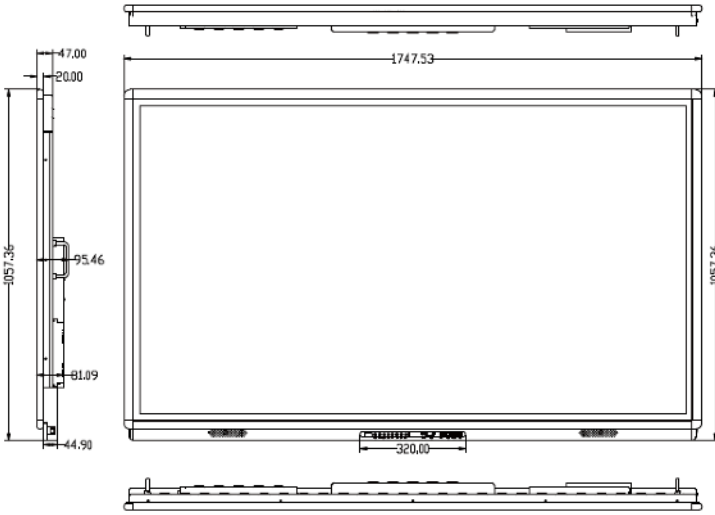

TouchIT Y Series 75"