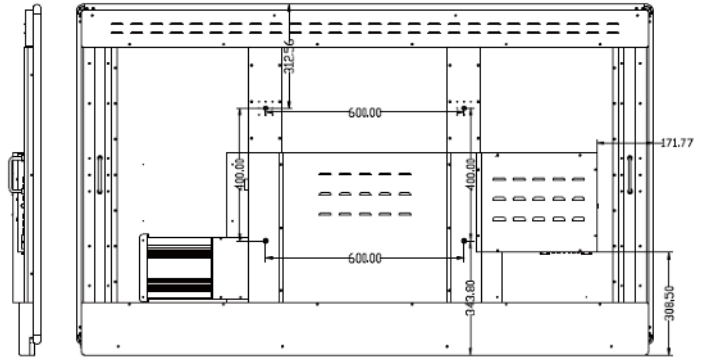

TouchIT Y Series 75"