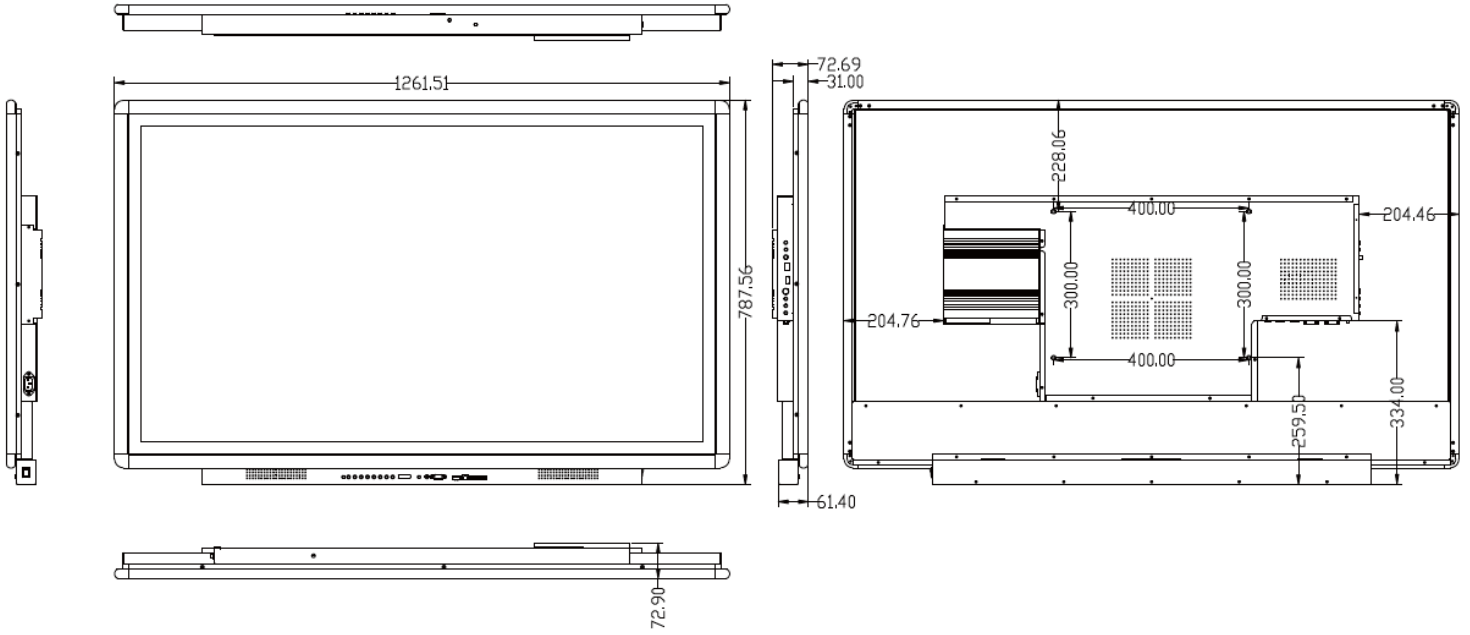

TouchIT Y Series 55"