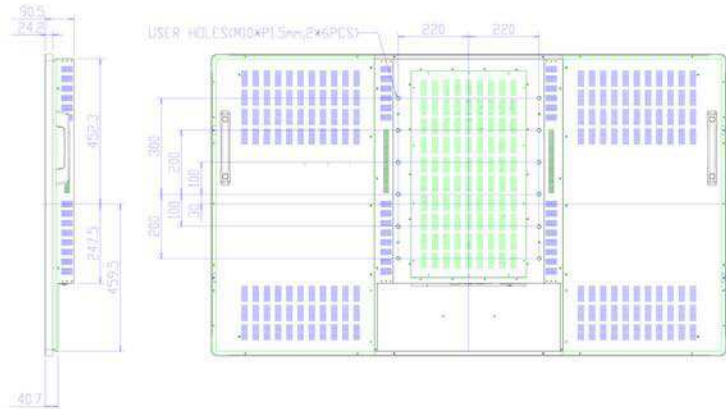

1080p HD, LED Commercial Screen (non-touch)
Tempered Glass Finish for total protection

70" Commercial LED

Call: +1 248 764 1084 | Email: sales@touchittechnologies.com | Web: touchittechnologies.com