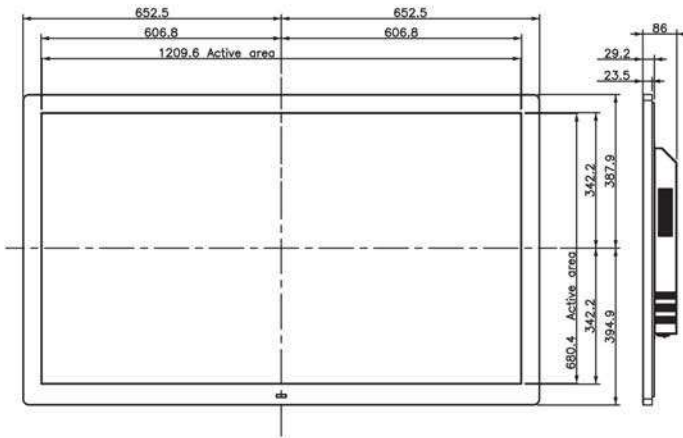

1080p HD, LED Commercial Screen (non-touch)
Tempered Glass Finish for total protection

55" Commercial LED