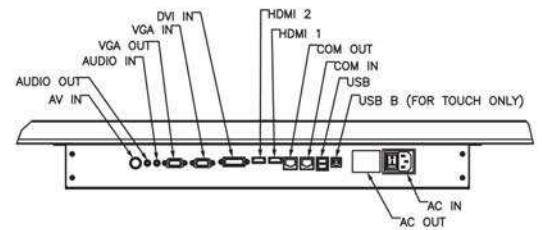

1080p HD, LED Commercial Screen (non-touch)
Tempered Glass Finish for total protection

55" Commercial LED