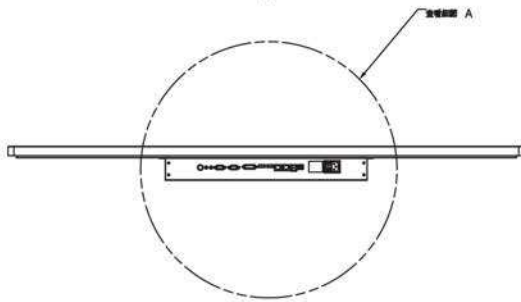

1080p HD, LED Commercial Screen (non-touch)
Tempered Glass Finish for total protection

55" Commercial LED