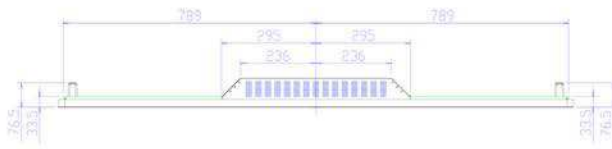

1080p HD, LED Commercial Screen (non-touch)
Tempered Glass Finish for total protection

70" Commercial LED

Call: +1 248 764 1084 | Email: sales@touchittechnologies.com | Web: touchittechnologies.com