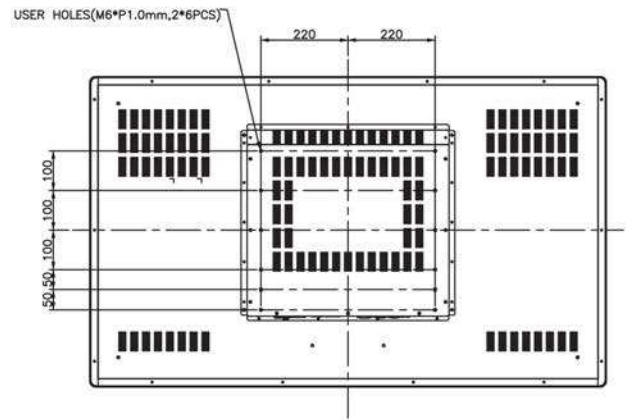

1080p HD, LED Commercial Screen (non-touch)
Tempered Glass Finish for total protection

55" Commercial LED