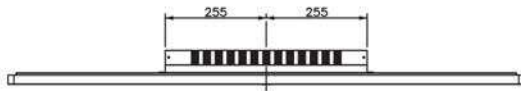

1080p HD, LED Commercial Screen (non-touch)
Tempered Glass Finish for total protection

55" Commercial LED