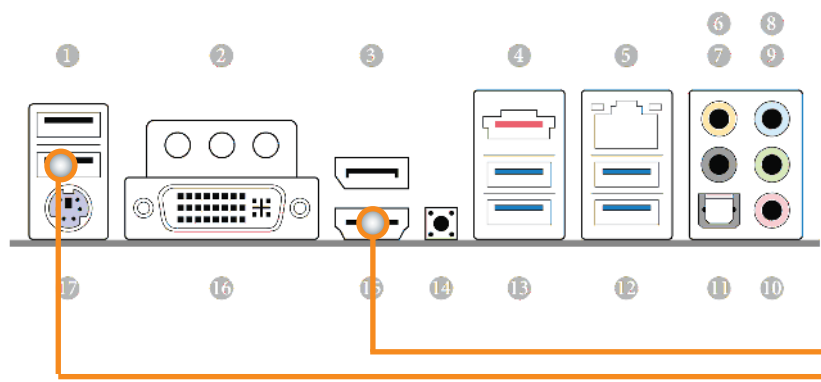

# UHD CONNECTION SETTINGS

## 4K/2K SETUP WITH INTEGRATED PC

No.	Description	No.	Description
1	USB 2.0 Ports (USB01)	10	Microphone (Pink)
2	Antenna Ports	11	Optical SPDIF Out Port
3	Display Port	12	USB 3.0 Ports (USB3_34)
4	eSATA Connector***	13	USB 3.0 Ports (USB3_12)
5	LAN RJ-45 Port	14	Clear CMOS Switch
6	Central / Bass (Orange)	15	HDMI Port
7	Rear Speaker (Black)	16	DVI-I Port
8	Line In (Light Blue)	17	PS/2 Keyboard Port
9	Front Speaker (Lime)**		

THIS DIAGRAM SHOWS HOW TO CONNECT THE INTEGRATED PC TO 65" OR 84" CSW SERIES.