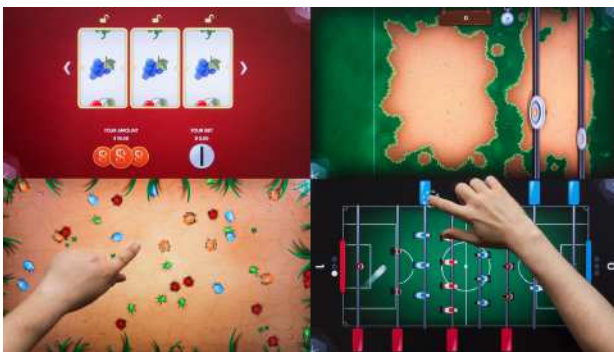

Zones

Divide your interactive display in sections, to leverage its multi-user collaborative capabilities.